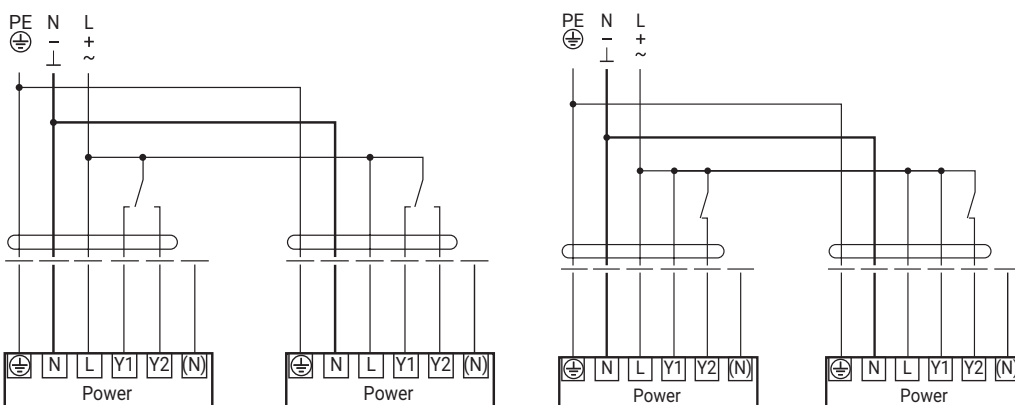

Power

Sensor, Signal, BACnet

i

NFC

Available on the **App Store**

GET IT ON **Google Play**

i

Regular	DN 80...150 D6300W(L) Retrofit
DN 200/8"	D6200W(L)
DN 250/10"	D6250W(L)

! max. flow velocity 4 m/s

i

Y3-Fail Position	Control Signal Normal	Control Signal Inverted
A-AB Default		
A-AB 100 %		
A-AB 0 %		
A-AB STOP		

max. flow velocity
4 m/s

Available on the App Store

GET IT ON Google Play