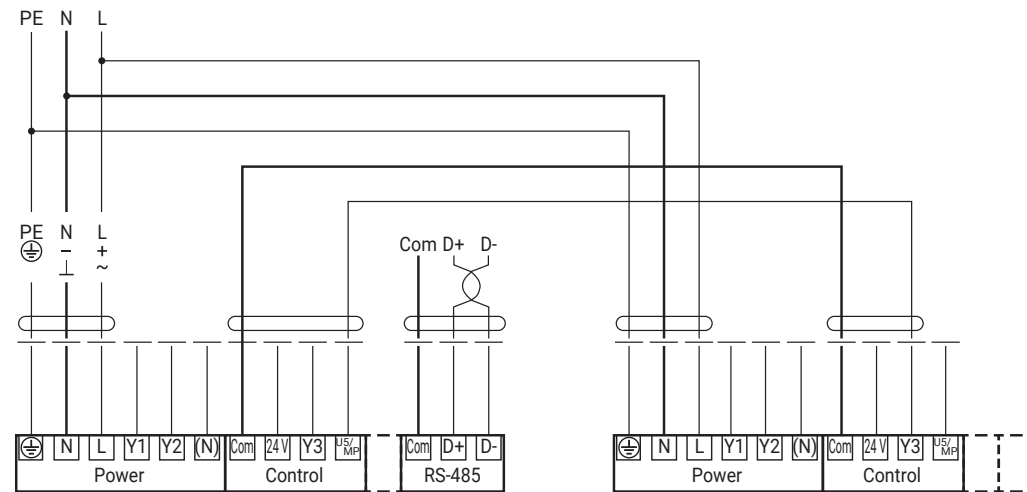

Power

Sensor, Signal, BACnet

i

NFC

Available on the **App Store**

GET IT ON **Google Play**

i

Regular	DN 80...150 D6300W(L) Retrofit
DN 200/8"	D6200W(L)
DN 250/10"	D6250W(L)

! max. flow velocity 4 m/s

i

Y3-Fail Position	Control Signal Normal	Control Signal Inverted
A-AB Default		
A-AB 100 %		
A-AB 0 %		
A-AB STOP		

max. flow velocity
4 m/s

Available on the App Store

GET IT ON Google Play