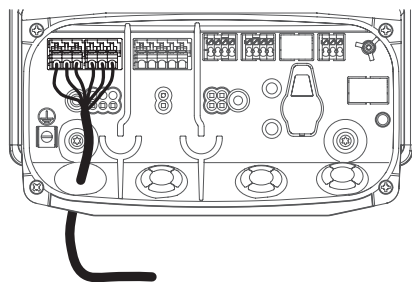

7

8

9

10

11

12

13

Aux.Sw.

Power

Sensor, Signal, BACnet

i

NFC

Available on the **App Store**

GET IT ON **Google Play**

i

Regular	DN 80...150 D6300W(L) Retrofit
DN 200/8"	D6200W(L)
DN 250/10"	D6250W(L)

! max. flow velocity 4 m/s

i

Y3-Fail Position	Control Signal Normal	Control Signal Inverted
A-AB Default		
A-AB 100 %		
A-AB 0 %		
A-AB STOP		

max. flow velocity
4 m/s

Available on the App Store

GET IT ON Google Play