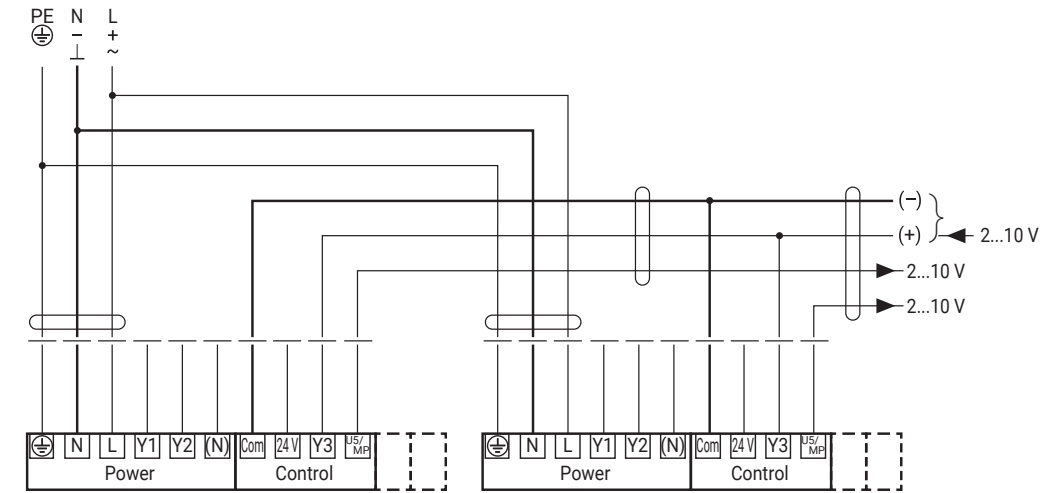

Power

Sensor, Signal, BACnet

i

NFC

Available on the **App Store**

GET IT ON **Google Play**

i

Regular	DN 80...150 D6300W(L) Retrofit
DN 200/8"	D6200W(L)
DN 250/10"	D6250W(L)

! max. flow velocity 4 m/s

i

Y3-Fail Position	Control Signal Normal	Control Signal Inverted
A-AB Default		
A-AB 100 %		
A-AB 0 %		
A-AB STOP		

max. flow velocity
4 m/s

Available on the App Store

GET IT ON Google Play