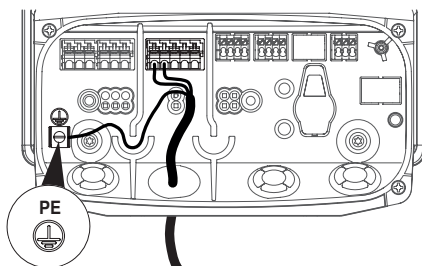

Power

Sensor, Signal, BACnet

i

NFC

Available on the **App Store**

GET IT ON **Google Play**

i

Regular	DN 80...150 D6300W(L) Retrofit
DN 200/8"	D6200W(L)
DN 250/10"	D6250W(L)

! max. flow velocity 4 m/s

i

Y3-Fail Position	Control Signal Normal	Control Signal Inverted
A-AB Default		
A-AB 100 %		
A-AB 0 %		
A-AB STOP		

max. flow velocity
4 m/s

Available on the App Store

GET IT ON Google Play