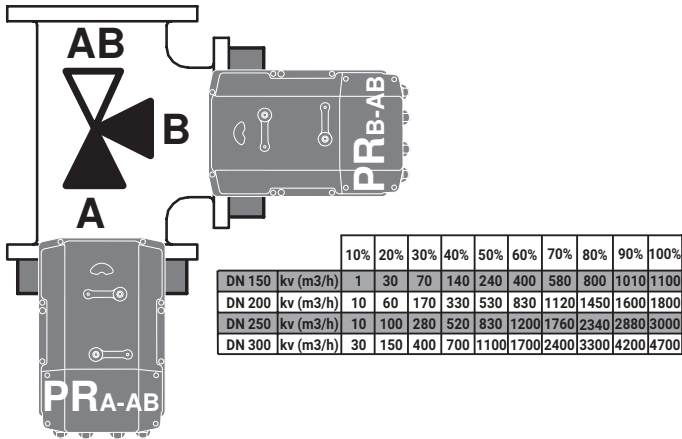

! max. flow velocity 4 m/s

i

Y3-Fail Position	Control Signal Normal	Control Signal Inverted
A-AB Default		
A-AB 100 %		
A-AB 0 %		
A-AB STOP		

max. flow velocity
4 m/s

Available on the App Store

GET IT ON Google Play