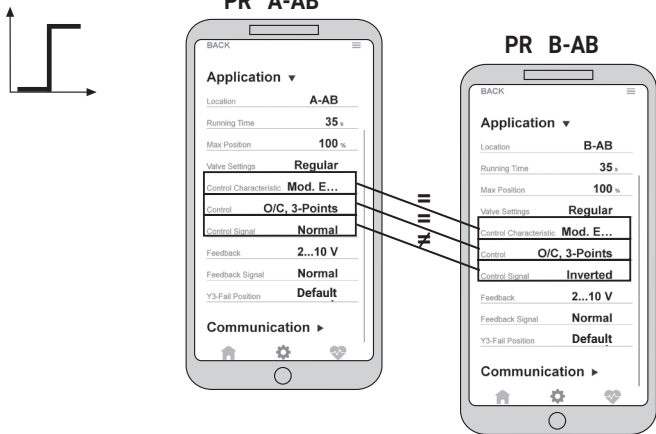

max. flow velocity
4 m/s

Available on the App Store

GET IT ON Google Play

D7..L/BAC

D7..L/BAC