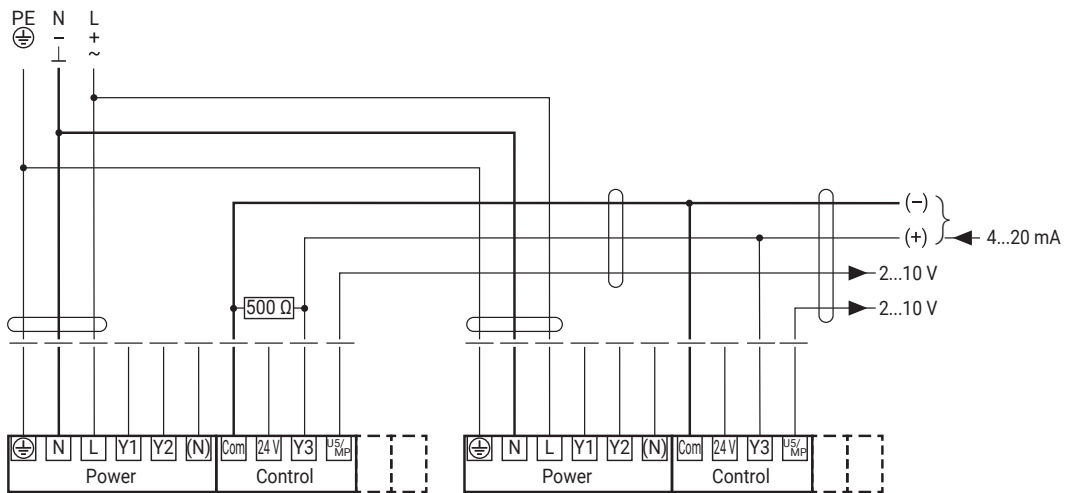

Power

Sensor, Signal, BACnet

i

NFC

Available on the **App Store**

GET IT ON **Google Play**

i

Regular	DN 80...150 D6300W(L) Retrofit
DN 200/8"	D6200W(L)
DN 250/10"	D6250W(L)

! max. flow velocity 4 m/s

i

Y3-Fail Position	Control Signal Normal	Control Signal Inverted
A-AB Default		
A-AB 100 %		
A-AB 0 %		
A-AB STOP		

max. flow velocity
4 m/s

Available on the App Store

GET IT ON Google Play