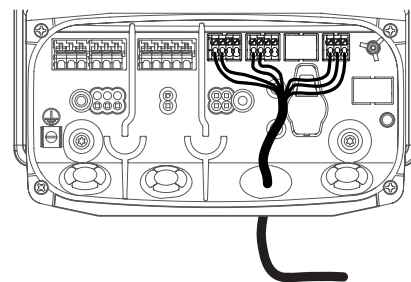

Power

Sensor, Signal, BACnet

i

NFC

Available on the **App Store**

GET IT ON **Google Play**

i

Regular	DN 80...150 D6300W(L) Retrofit
DN 200/8"	D6200W(L)
DN 250/10"	D6250W(L)

! max. flow velocity 4 m/s

i

Y3-Fail Position	Control Signal Normal	Control Signal Inverted
A-AB Default		
A-AB 100 %		
A-AB 0 %		
A-AB STOP		

max. flow velocity
4 m/s

Available on the App Store

GET IT ON Google Play